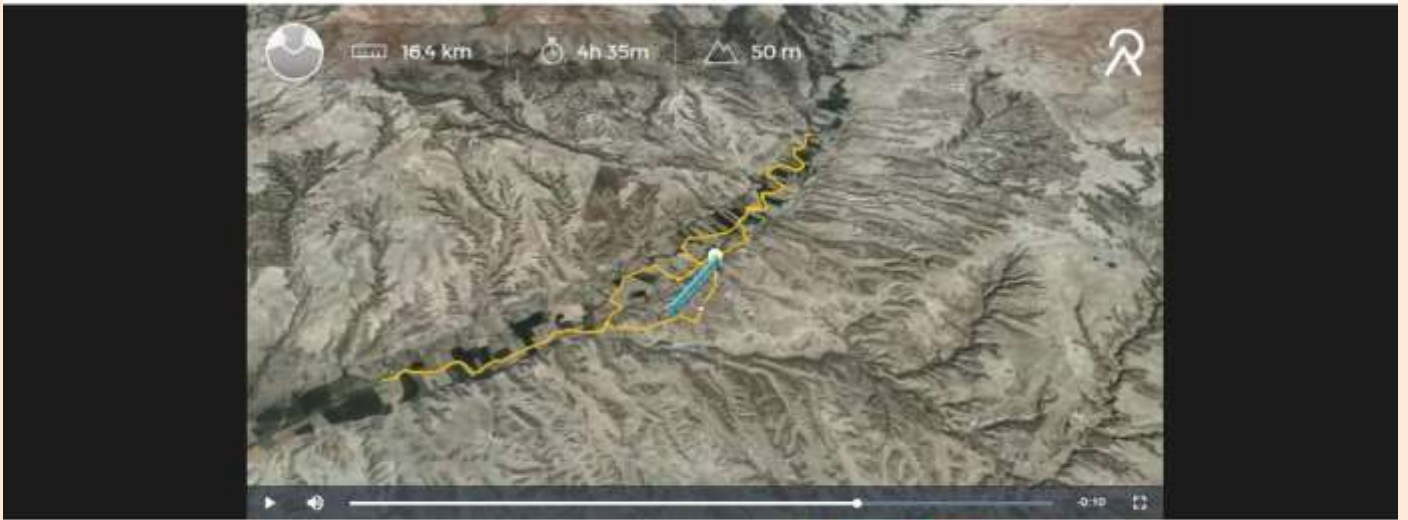

## Morning Apr 26th

[f](#) [t](#) [✉](#) [</>](#)

This video player displays a 3D topographic map of the same hilly landscape. A yellow line traces the hiking route, and a blue line shows the current position. A play button is at the bottom left. The title 'Morning Apr 26th' and social media sharing icons for Facebook, Twitter, Email, and a code icon are overlaid on the map.